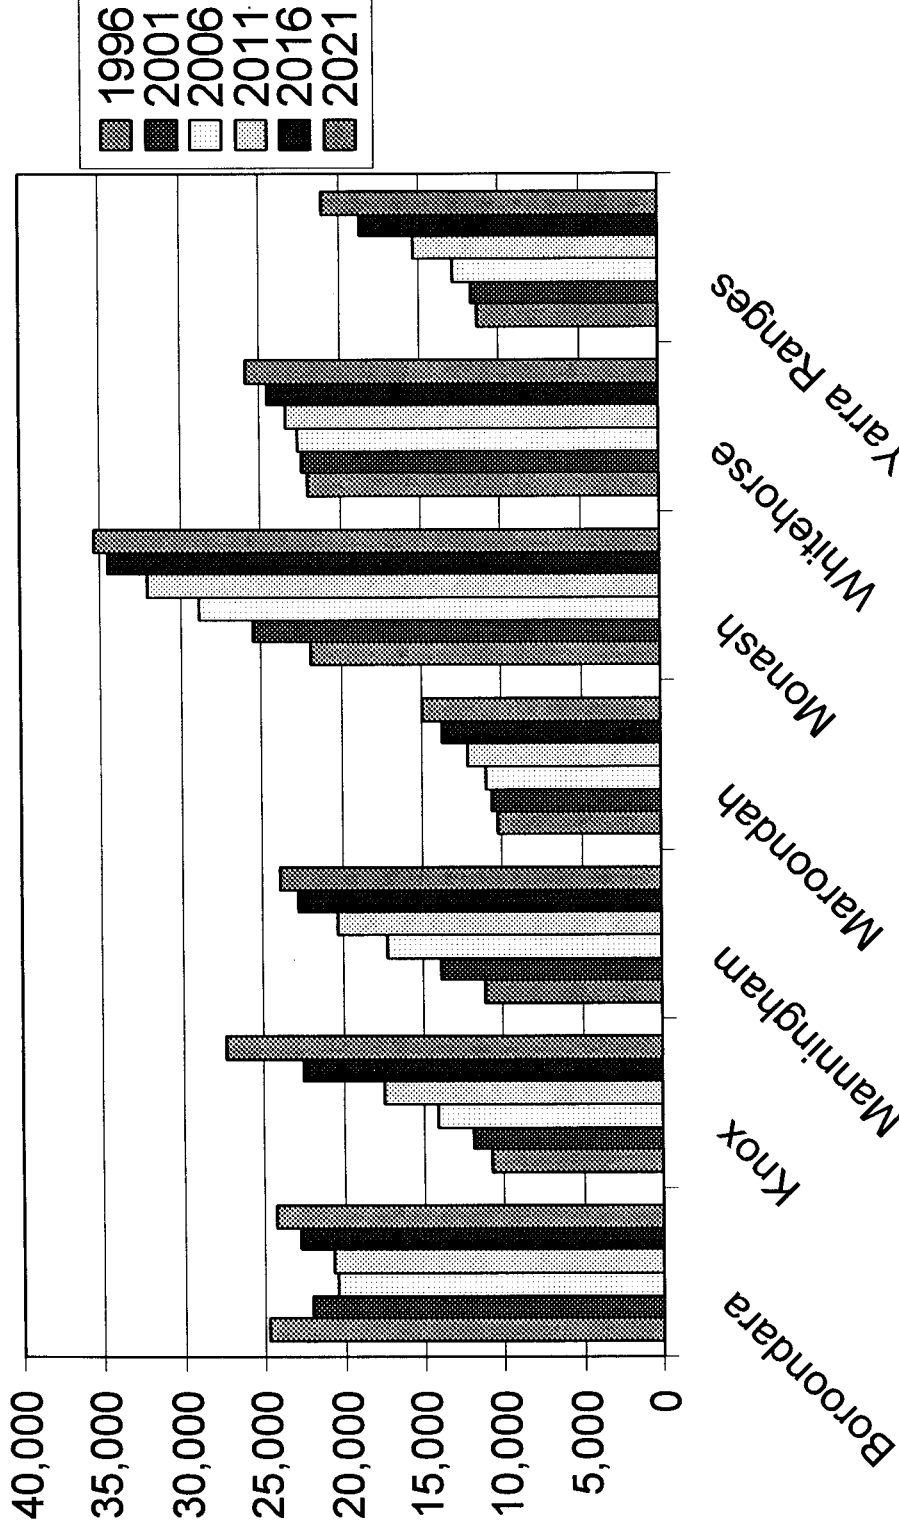

Attachment 1.1

**EASTERN METROPOLITAN REGION - DISTRIBUTION OF
PROJECTED 65+ POPULATION 1996-2021**

Source: ADEC from Victoria in Future data. Department of Infrastructure, 1996

Attachment 1.2

EASTERN METROPOLITAN REGION - POPULATION PROJECTIONS FOR THE 65+ POPULATION 1996-2021

YEARS	1996	2001	2006	2011	2016	2021
65-69	35,032	33,795	38,781	45,744	51,829	49,200
70-74	29,586	30,709	29,753	34,306	40,721	46,341
75-79	21,224	24,419	25,359	24,720	28,853	34,602
80-84	14,895	15,654	18,129	19,081	18,931	22,500
85-89	7,728	9,030	9,651	11,372	12,158	12,381
90+	3,811	4,604	5,511	6,178	7,259	8,034
TOT	112,276	118,211	127,184	141,401	159,751	173,058

EASTERN METROPOLITAN REGION - 65+ POPULATION AS PERCENTAGE OF TOTAL PROJECTED POPULATION 1996-2021

Source: ADEC from *Victoria in Future* data. Department of Infrastructure, 1996

Attachment 1.3

EASTERN METROPOLITAN REGION COB OF POPULATION 65+ 1996