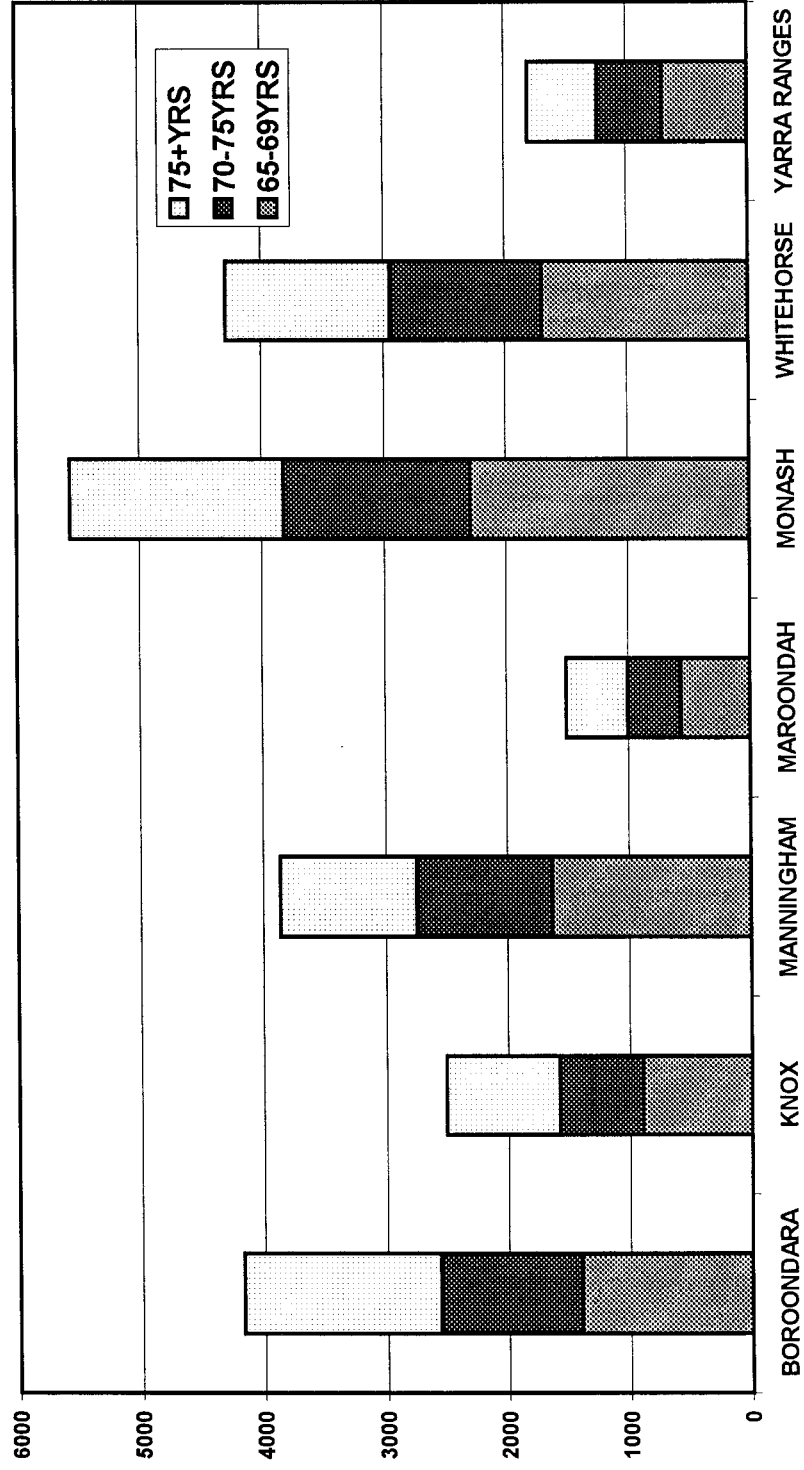

YEARS	1996	2001	2006	2011	2016	2021
65-69	35,032	33,795	38,781	45,744	51,829	49,200
70-74	29,586	30,709	29,753	34,306	40,721	46,341
75-79	21,224	24,419	25,359	24,720	28,853	34,602
80-84	14,895	15,654	18,129	19,081	18,931	22,500
85-89	7,728	9,030	9,651	11,372	12,158	12,381
90+	3,811	4,604	5,511	6,178	7,259	8,034
TOT	112,276	118,211	127,184	141,401	159,751	173,058

Attachment 1.4

EASTERN METROPOLITAN REGION AGE BREAKDOWN OF 65+ POPULATION BORN IN NESCS 1996

Age group	Number.
65-69 yrs	9157
770-74 yrs	6737
75+ yrs	7822
Total	23716

Source: ADEC from ABS 1996 Census
(Note: NESC includes persons "born elsewhere overseas"
OTHER includes "overseas visitors" and "not stated")

Attachment 1.5

EASTERN METROPOLITAN REGION DISTRIBUTION OF 65+ POPULATION BORN
IN NESCs 1996

Source: ADEC from ABS 1996 Census
(Note: NESCs includes "born elsewhere overseas")

Attachment 1.6

EASTERN METROPOLITAN REGION - DISTRIBUTION OF 65+ POPULATION BORN IN
NESC'S X AGE CATEGORY 1996

Source: ADEC from ABS 1996 Census
(Note: NESC includes "born elsewhere overseas")

Attachment 1.7

EASTERN METROPOLITAN REGION - TOP 10 COB OF 65+ POPULATION BORN IN NESCs 1996

Source: ADEC from ABS 1996 Census
(Note: NESc includes "born elsewhere overseas")