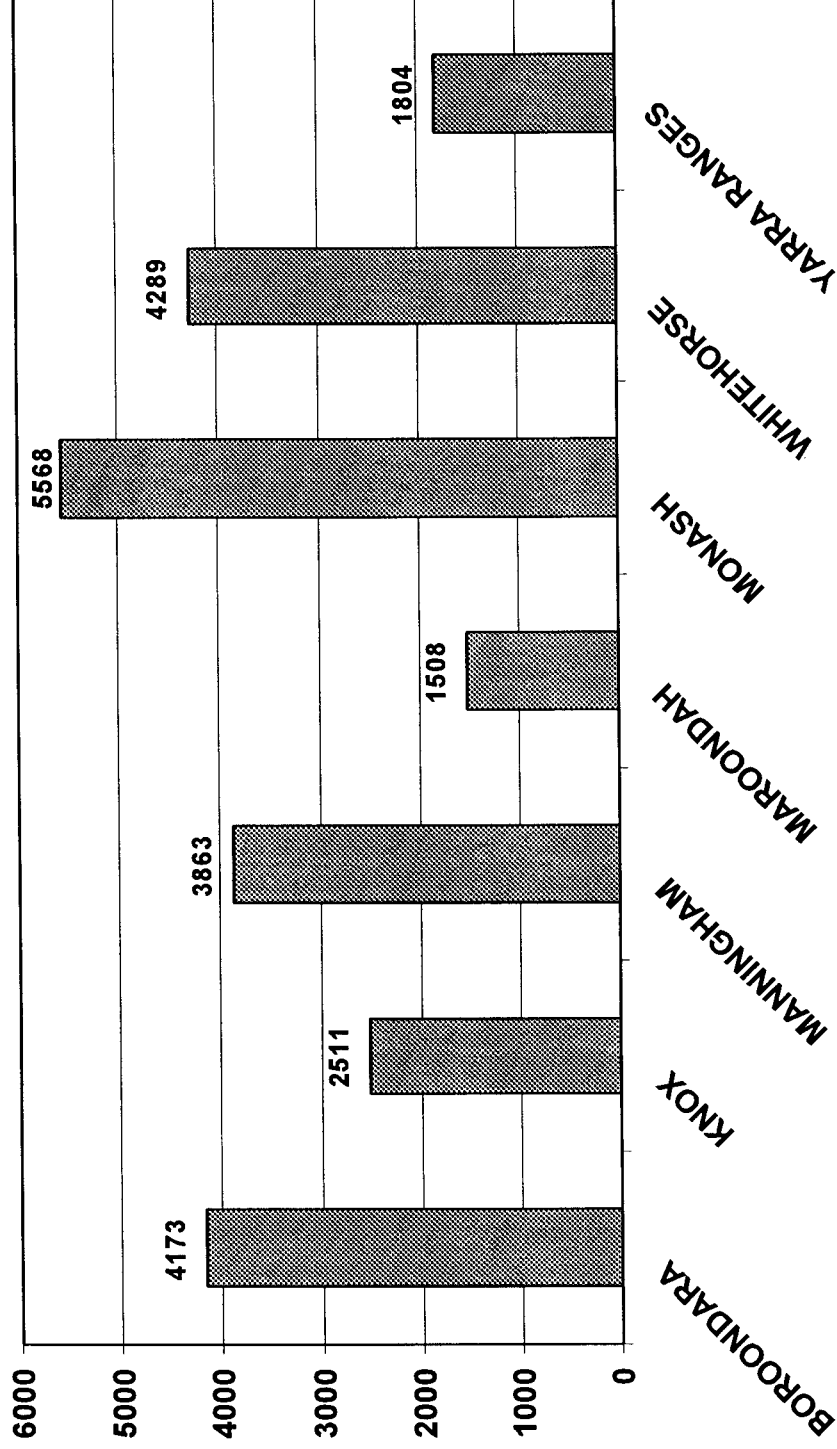

YEARS	1996	2001	2006	2011	2016	2021
65-69	35,032	33,795	38,781	45,744	51,829	49,200
70-74	29,586	30,709	29,753	34,306	40,721	46,341
75-79	21,224	24,419	25,359	24,720	28,853	34,602
80-84	14,895	15,654	18,129	19,081	18,931	22,500
85-89	7,728	9,030	9,651	11,372	12,158	12,381
90+	3,811	4,604	5,511	6,178	7,259	8,034
TOT	112,276	118,211	127,184	141,401	159,751	173,058

Attachment 1.4

EASTERN METROPOLITAN REGION AGE BREAKDOWN OF 65+ POPULATION BORN IN NESCS 1996

Age group	Number.
65-69 yrs	9157
770-74 yrs	6737
75+ yrs	7822
Total	23716

Source: ADEC from ABS 1996 Census
(Note: NESC includes persons "born elsewhere overseas"
OTHER includes "overseas visitors" and "not stated")

Attachment 1.5

EASTERN METROPOLITAN REGION DISTRIBUTION OF 65+ POPULATION BORN
IN NESCs 1996

Source: ADEC from ABS 1996 Census
(Note: NESCs includes "born elsewhere overseas")

Attachment 1.6

EASTERN METROPOLITAN REGION - DISTRIBUTION OF 65+ POPULATION BORN IN
NESC'S X AGE CATEGORY 1996