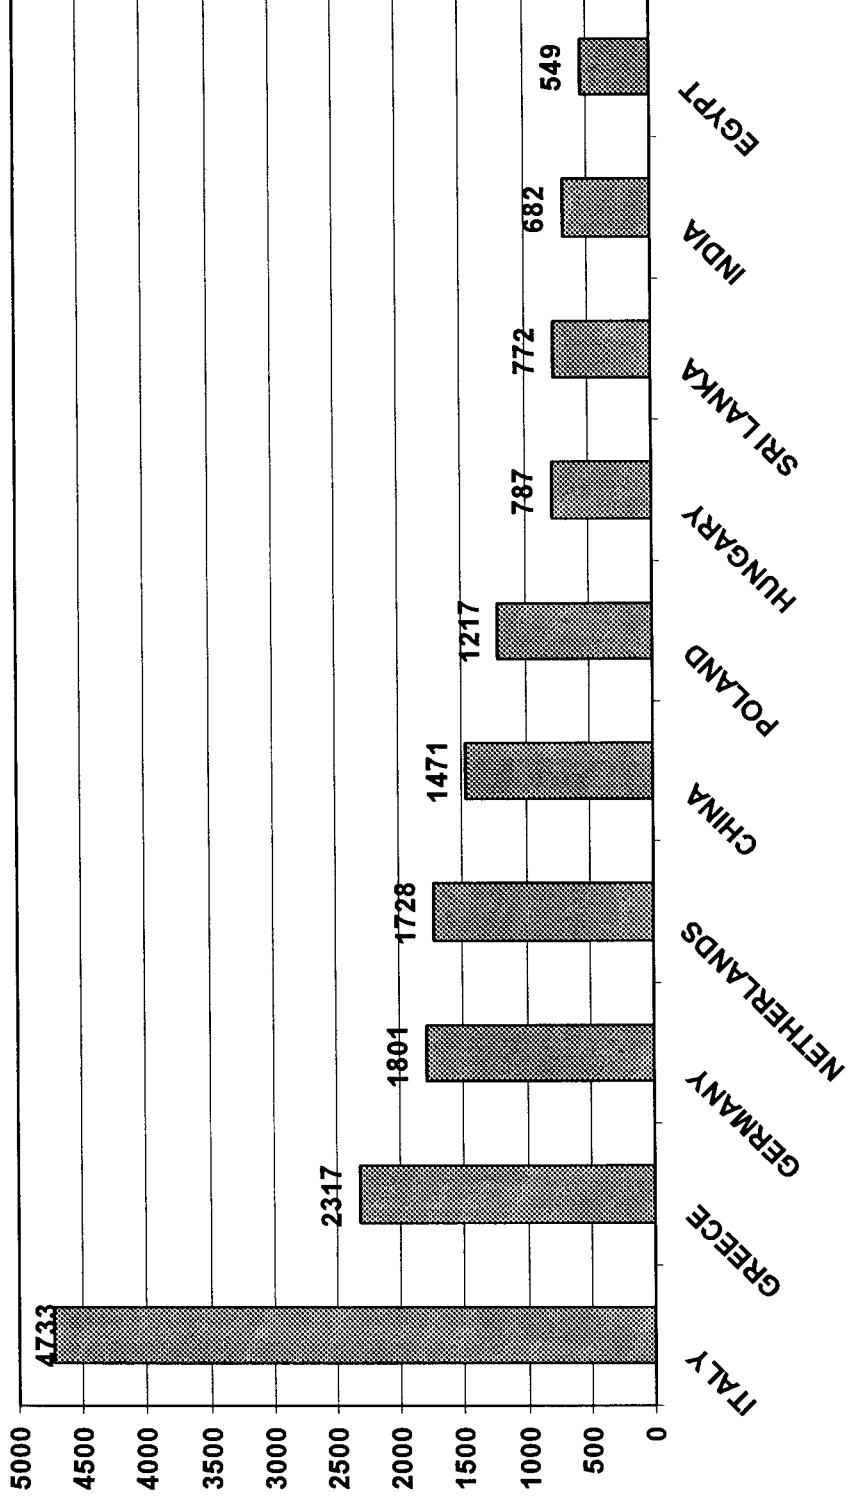

YEARS	1996	2001	2006	2011	2016	2021
65-69	35,032	33,795	38,781	45,744	51,829	49,200
70-74	29,586	30,709	29,753	34,306	40,721	46,341
75-79	21,224	24,419	25,359	24,720	28,853	34,602
80-84	14,895	15,654	18,129	19,081	18,931	22,500
85-89	7,728	9,030	9,651	11,372	12,158	12,381
90+	3,811	4,604	5,511	6,178	7,259	8,034
TOT	112,276	118,211	127,184	141,401	159,751	173,058

Attachment 1.4

EASTERN METROPOLITAN REGION AGE BREAKDOWN OF 65+ POPULATION BORN IN NESCS 1996

Age group	Number.
65-69 yrs	9157
770-74 yrs	6737
75+ yrs	7822
Total	23716

Source: ADEC from ABS 1996 Census
(Note: NESC includes persons "born elsewhere overseas"
OTHER includes "overseas visitors" and "not stated")

Attachment 1.5

EASTERN METROPOLITAN REGION DISTRIBUTION OF 65+ POPULATION BORN
IN NESCs 1996

Source: ADEC from ABS 1996 Census
(Note: NESCs includes "born elsewhere overseas")

Attachment 1.6

EASTERN METROPOLITAN REGION - DISTRIBUTION OF 65+ POPULATION BORN IN
NESC'S X AGE CATEGORY 1996

Source: ADEC from ABS 1996 Census
(Note: NESC includes "born elsewhere overseas")

Attachment 1.7

EASTERN METROPOLITAN REGION - TOP 10 COB OF 65+ POPULATION BORN IN NESCs 1996

Source: ADEC from ABS 1996 Census
(Note: NESc includes "born elsewhere overseas")