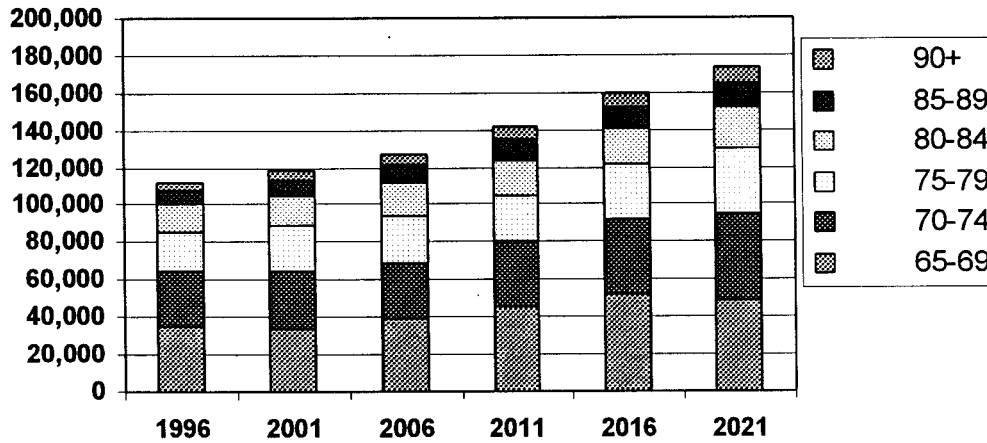

Attachment 1.1

**EASTERN METROPOLITAN REGION - DISTRIBUTION OF
PROJECTED 65+ POPULATION 1996-2021**

Source: ADEC from Victoria in Future data. Department of Infrastructure, 1996

Attachment 1.2

EASTERN METROPOLITAN REGION - POPULATION PROJECTIONS FOR THE 65+ POPULATION 1996-2021

YEARS	1996	2001	2006	2011	2016	2021
65-69	35,032	33,795	38,781	45,744	51,829	49,200
70-74	29,586	30,709	29,753	34,306	40,721	46,341
75-79	21,224	24,419	25,359	24,720	28,853	34,602
80-84	14,895	15,654	18,129	19,081	18,931	22,500
85-89	7,728	9,030	9,651	11,372	12,158	12,381
90+	3,811	4,604	5,511	6,178	7,259	8,034
TOT	112,276	118,211	127,184	141,401	159,751	173,058