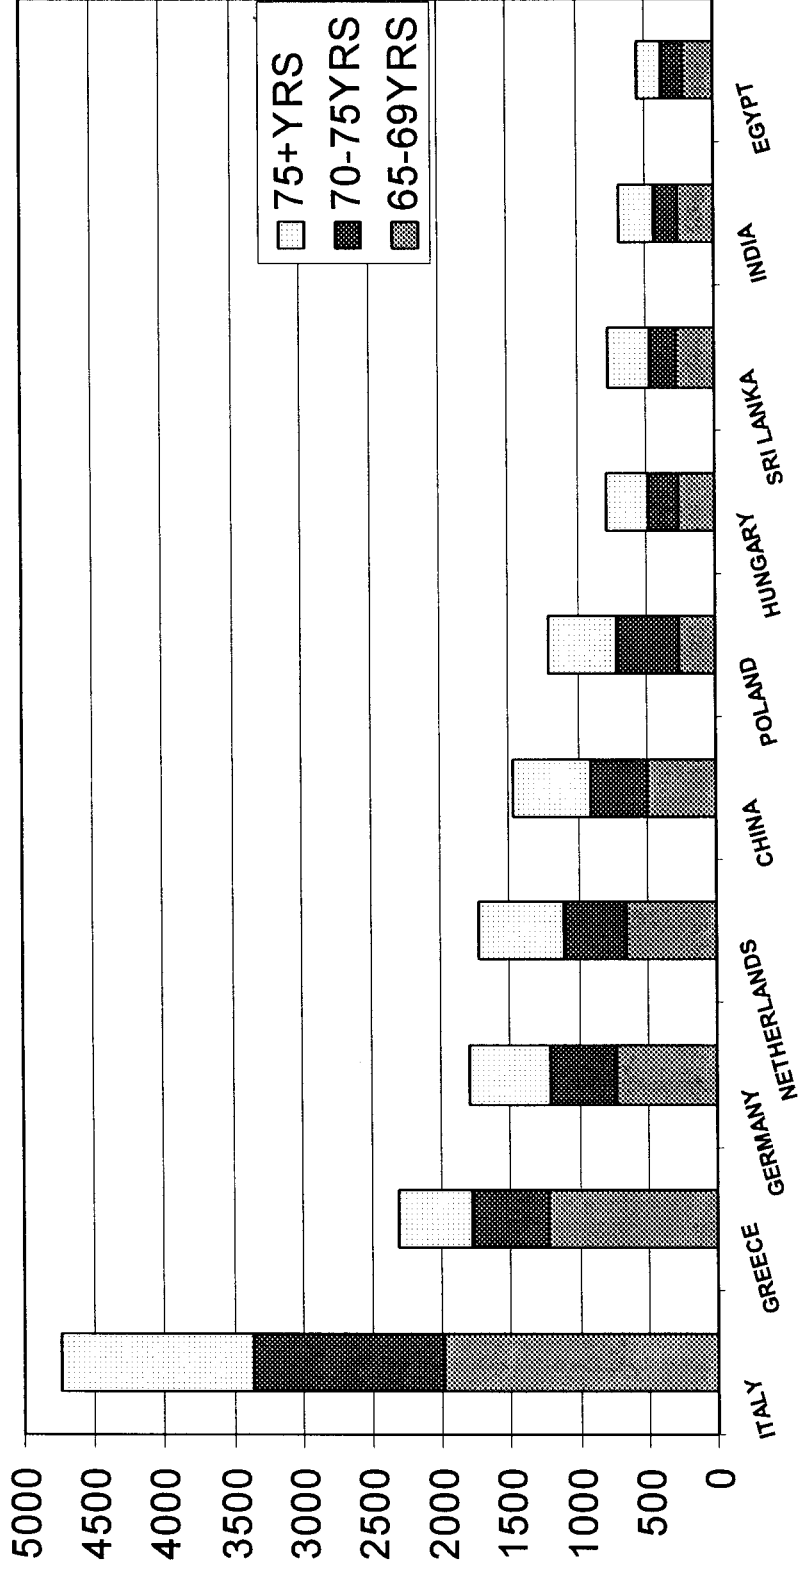

Attachment 1.8

**EASTERN METROPOLITAN REGION - DISTRIBUTION OF TOP 10 COB OF
65+POPULATION BORN IN NESCs X AGE CATEGORY 1996**

Source: ADEC from ABS 1996 Census
(Note: NESc includes "born elsewhere overseas")