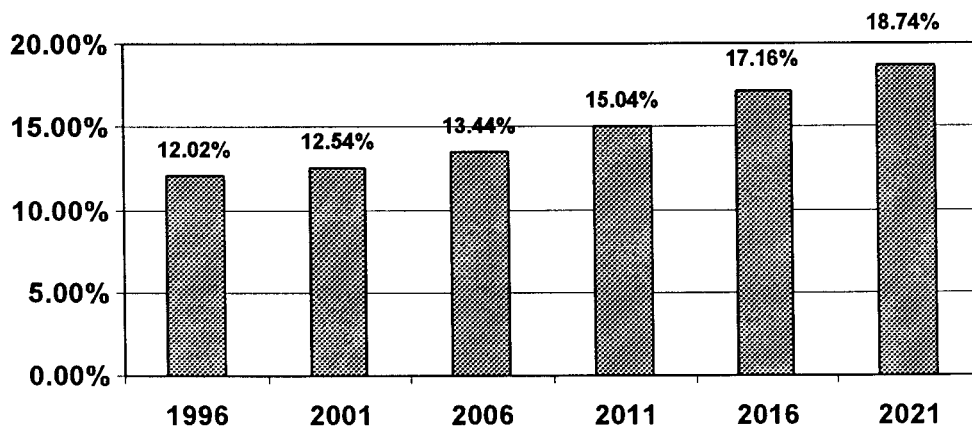

EASTERN METROPOLITAN REGION - 65+ POPULATION AS PERCENTAGE OF TOTAL PROJECTED POPULATION 1996-2021

Source: ADEC from *Victoria in Future* data. Department of Infrastructure, 1996