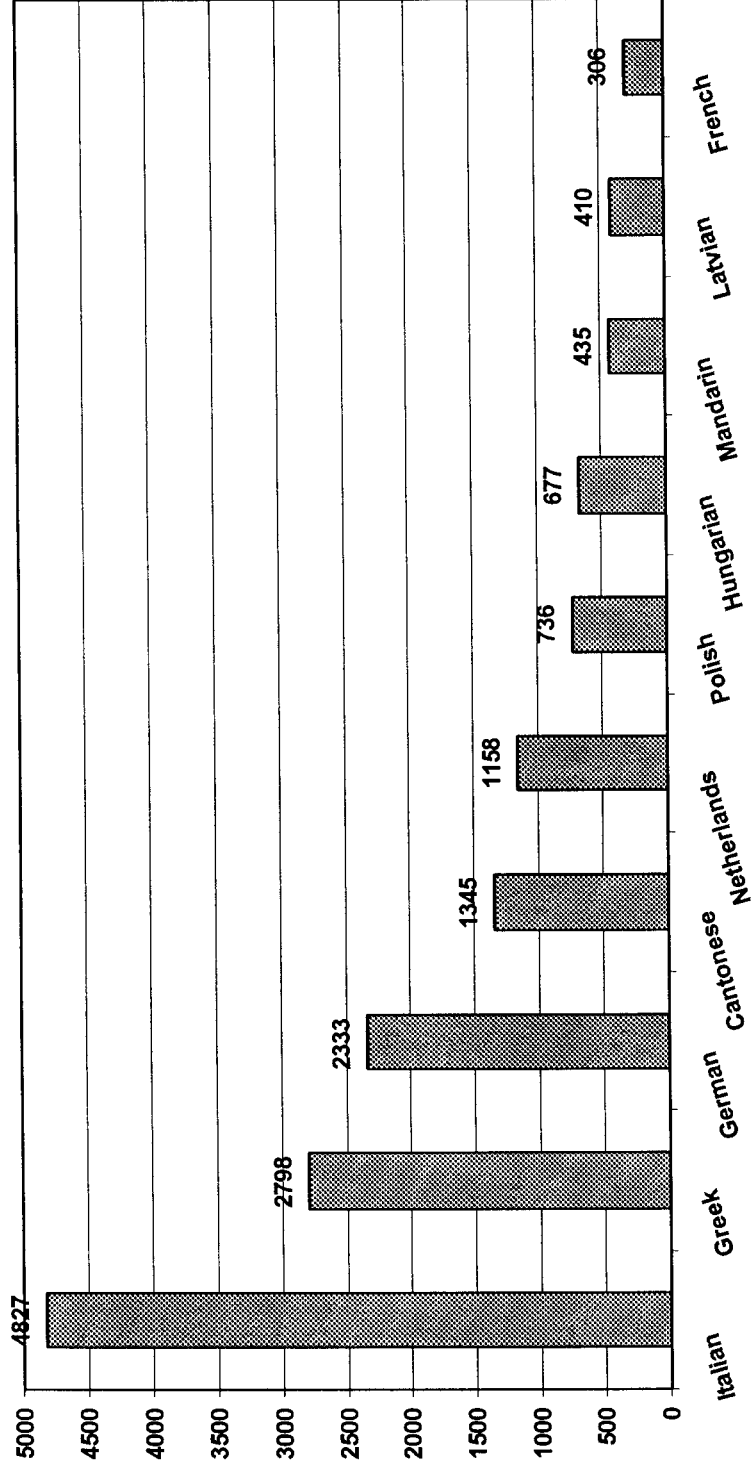

Attachment 1.9

EASTERN METROPOLITAN REGION TOP 10 LANGUAGES (OTHER THAN ENGLISH) FOR 65+ POPULATION 1996

Source: ADEC from ABS 1996 Census