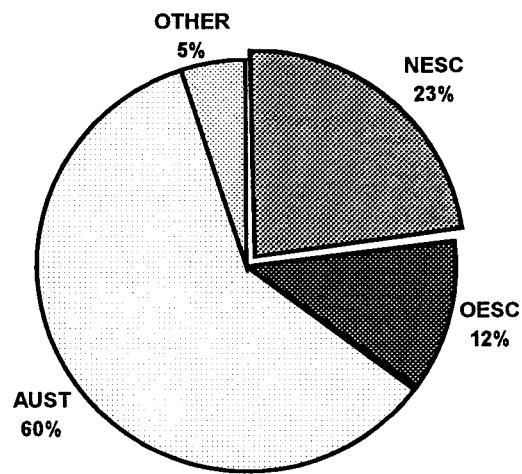

YEARS	1996	2001	2006	2011	2016	2021
65-69	35,032	33,795	38,781	45,744	51,829	49,200
70-74	29,586	30,709	29,753	34,306	40,721	46,341
75-79	21,224	24,419	25,359	24,720	28,853	34,602
80-84	14,895	15,654	18,129	19,081	18,931	22,500
85-89	7,728	9,030	9,651	11,372	12,158	12,381
90+	3,811	4,604	5,511	6,178	7,259	8,034
TOT	112,276	118,211	127,184	141,401	159,751	173,058

EASTERN METROPOLITAN REGION - 65+ POPULATION AS PERCENTAGE OF TOTAL PROJECTED POPULATION 1996-2021

Source: ADEC from *Victoria in Future* data. Department of Infrastructure, 1996

Attachment 1.3

EASTERN METROPOLITAN REGION COB OF POPULATION 65+ 1996