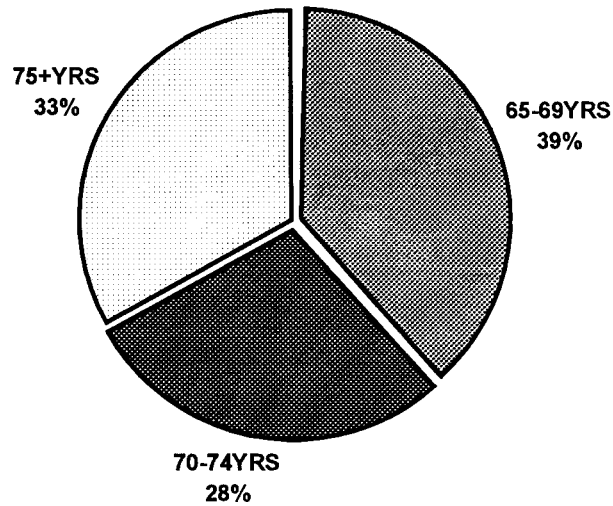

YEARS	1996	2001	2006	2011	2016	2021
65-69	35,032	33,795	38,781	45,744	51,829	49,200
70-74	29,586	30,709	29,753	34,306	40,721	46,341
75-79	21,224	24,419	25,359	24,720	28,853	34,602
80-84	14,895	15,654	18,129	19,081	18,931	22,500
85-89	7,728	9,030	9,651	11,372	12,158	12,381
90+	3,811	4,604	5,511	6,178	7,259	8,034
TOT	112,276	118,211	127,184	141,401	159,751	173,058

EASTERN METROPOLITAN REGION - 65+ POPULATION AS PERCENTAGE OF TOTAL PROJECTED POPULATION 1996-2021

Source: ADEC from *Victoria in Future* data. Department of Infrastructure, 1996

Attachment 1.3

EASTERN METROPOLITAN REGION COB OF POPULATION 65+ 1996

COB	65+ POPULATION
NESC	23,716
OESC	12,750
AUST	62,838
OTHER	4,980
TOTAL	104,284

Source: ADEC from ABS 1996 Census
(Note: NESC includes persons "born elsewhere overseas".
OTHER includes "overseas visitors" and "not stated")

Attachment 1.4

EASTERN METROPOLITAN REGION AGE BREAKDOWN OF 65+ POPULATION BORN IN NESCS 1996

Age group	Number.
65-69 yrs	9157
770-74 yrs	6737
75+ yrs	7822
Total	23716

Source: ADEC from ABS 1996 Census
(Note: NESC includes persons "born elsewhere overseas"
OTHER includes "overseas visitors" and "not stated")