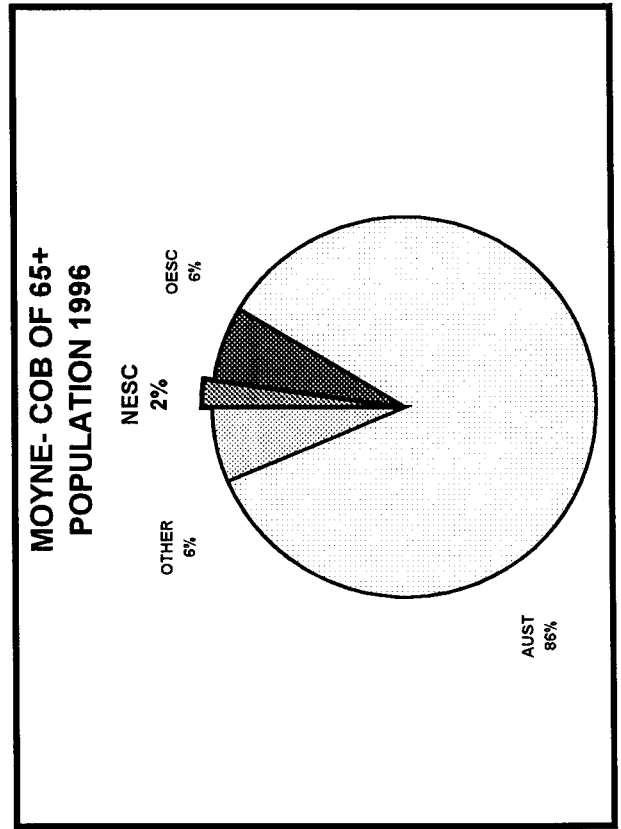

Attachment 4.4

COB	CORRAN.	MOYNE	WARRN.
AUST	2,068	1,821	2,931
NESC	96	45	111
OESC	159	130	276
OTHER	108	131	181
TOTAL	2,431	2,127	3,499

SOURCE: ADEC FROM ABS CENSUS 1996
(Note: NESC includes born "elsewhere overseas"
OTHER includes "not stated" and "overseas visitors")