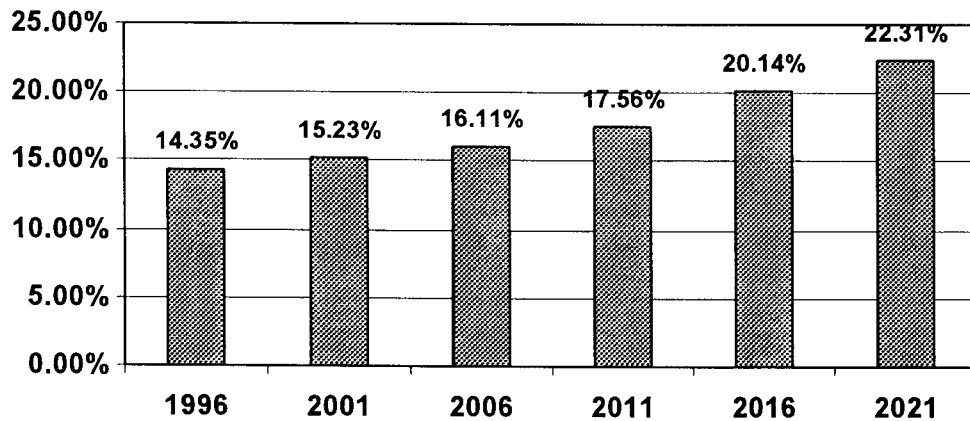

MOYNE - 65+ POPULATION AS PERCENTAGE OF TOTAL PROJECTED POPULATION 1996-2021

Source: ADEC from *Victoria in Future* data, Department of Infrastructure, 1996