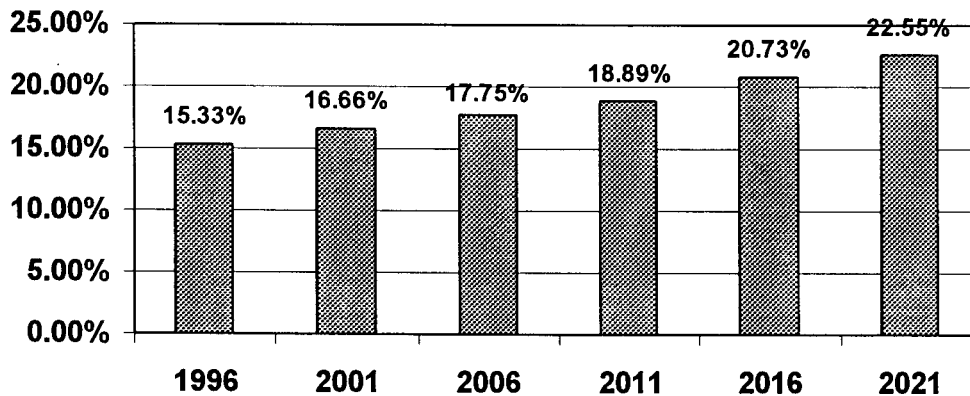

CORANGAMITE - 65+ POPULATION AS PERCENTAGE OF TOTAL PROJECTED POPULATION 1996-2021

Source: ADEC from *Victoria in Future* data, Department of Infrastructure, 1996