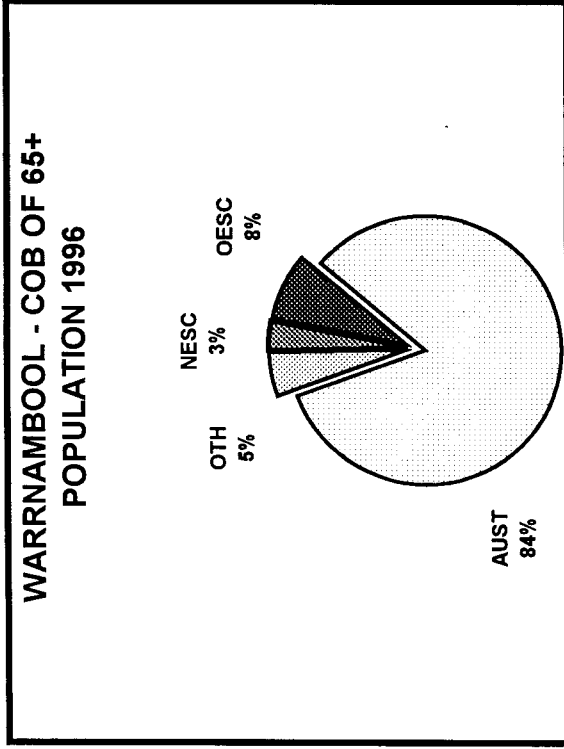

Attachment 4.4

COB	CORRAN.	MOYNE	WARRN.
AUST	2,068	1,821	2,931
NESC	96	45	111
OESC	159	130	276
OTHER	108	131	181
TOTAL	2,431	2,127	3,499

SOURCE: ADEC FROM ABS CENSUS 1996
(Note: NESC includes born "elsewhere overseas"
OTHER includes "not stated" and "overseas visitors")