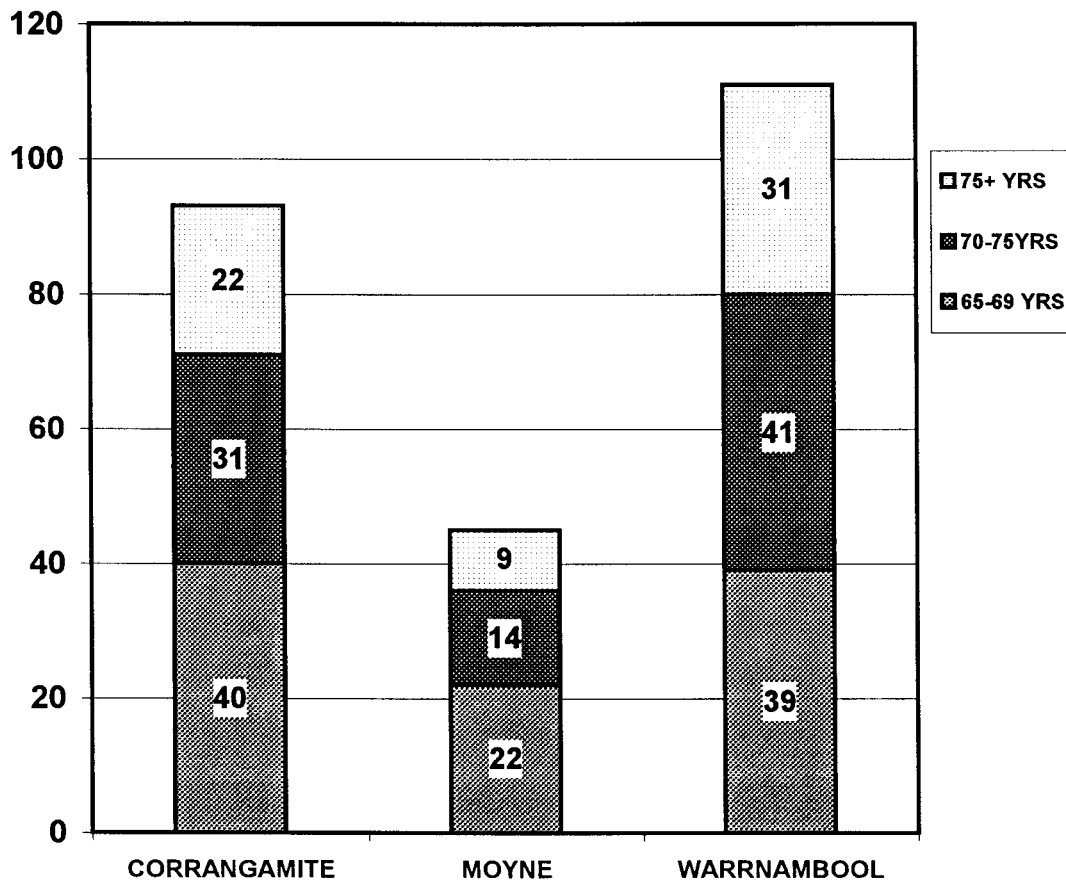

YEARS	1996	2001	2006	2011	2016	2021
65-69	1,017	1,058	1,103	1,251	1,588	1,702
70-74	966	928	968	1,017	1,161	1,478
75-79	758	821	795	833	882	1,017
80-84	491	567	624	608	645	691
85-89	250	301	355	398	391	424
90+	108	142	177	217	253	264
TOT. 65+	3,590	3,817	4,022	4,324	4,920	5,576

WARNAMBOOL - 65+ POPULATION AS PERCENTAGE OF TOTAL PROJECTED POPULATION 1996-2021

Source: ADEC from *Victoria in Future* data, Department of Infrastructure, 1996

Attachment 4.4

COB	CORRAN.	MOYNE	WARRN.
AUST	2,068	1,821	2,931
NESC	96	45	111
OESC	159	130	276
OTHER	108	131	181
TOTAL	2,431	2,127	3,499

SOURCE: ADEC FROM ABS CENSUS 1996
 (Note: NESC includes born "elsewhere overseas"
 OTHER includes "not stated" and "overseas visitors")

Attachment 4.5

**Corr. /Moyne. /Warrn. District
65+ POPULATION BORN IN NESCs 1996**