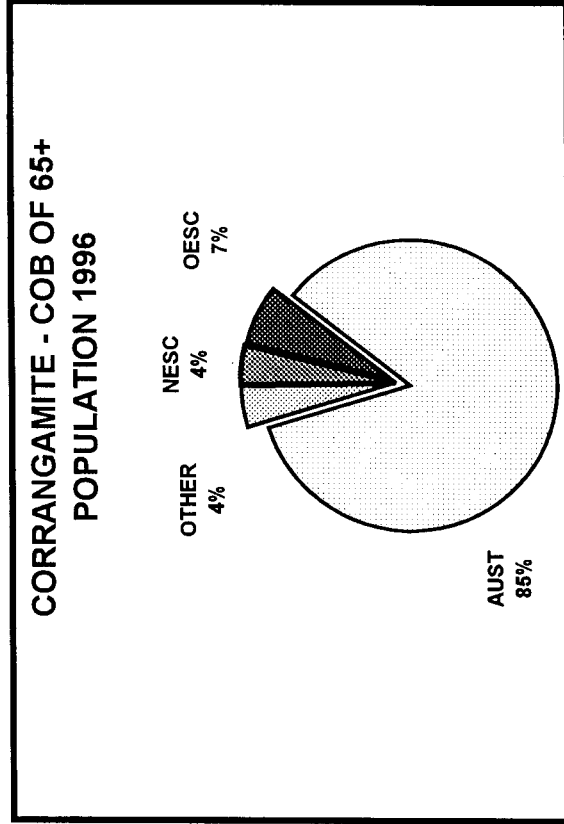

Attachment 4.4

COB	CORRAN.	MOYNE	WARRN.
AUST	2,068	1,821	2,931
NESC	96	45	111
OESC	159	130	276
OTHER	108	131	181
TOTAL	2,431	2,127	3,499

SOURCE: ADEC FROM ABS CENSUS 1996
(Note: NESC includes born "elsewhere overseas"
OTHER includes "not stated" and "overseas visitors")