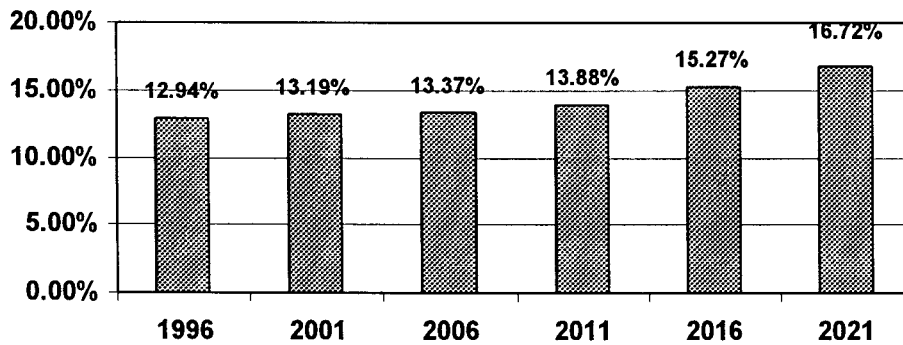

WARNAMBOOL - 65+ POPULATION AS PERCENTAGE OF TOTAL PROJECTED POPULATION 1996-2021

Source: ADEC from *Victoria in Future* data, Department of Infrastructure, 1996