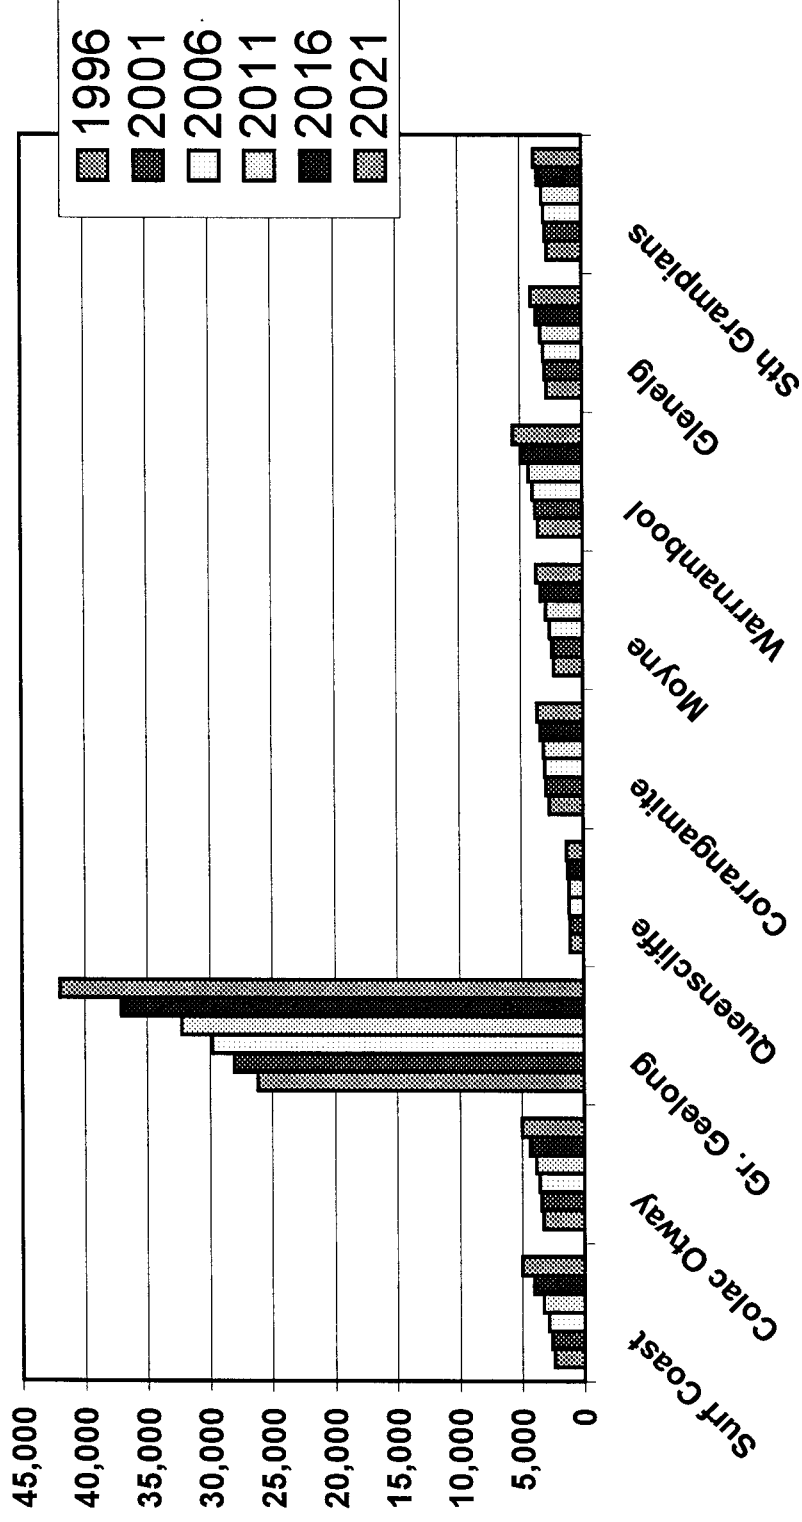

Attachment 1.1

BARWON-SOUTH WESTERN REGION
 DISTRIBUTION OF PROJECTED 65+ POPULATION 1996-2021

Source: ADEC from Victoria In Future data, Department. of Infrastructure 1996

Attachment 1.2

BARWON -SOUTH WESTERN REGION - POPULATION PROJECTIONS FOR THE 65+ POPULATION 1996-2021

YEARS	1996	2001	2006	2011	2016	2021
65-69 YRS	14,563	13,842	14,792	16,995	21,673	23,064
70-74 YRS	13,272	13,258	12,670	13,609	15,700	20,030
75-79 YRS	9,105	11,076	11,117	10,700	11,568	13,443
80-84 YRS	6,210	6,765	8,292	8,382	8,158	8,913
85-89 YRS	2,984	3,811	4,238	5,259	5,374	5,324
90+ YRS	1,282	1,697	2,226	2,634	3,288	3,588
TOT. 65+	47,416	50,449	53,335	57,579	65,761	74,362

BARWON -SOUTH WESTERN REGION - 65+ POPULATION AS PERCENTAGE OF TOTAL PROJECTED POPULATION 1996-2021

Source: ADEC from *Victoria In Future Data*, Department. of Infrastructure 1996

Attachment 1.3

BARWON-SOUTH WESTERN REGION COB OF 65+ POPULATION 1996