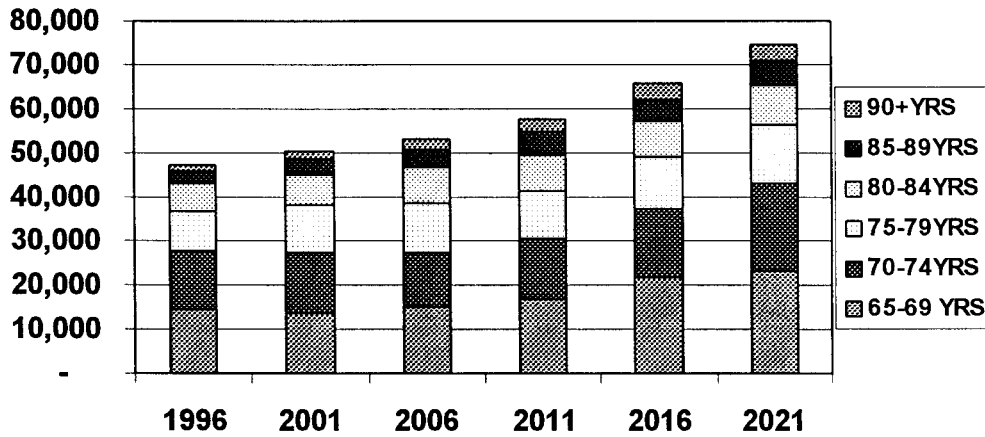

Attachment 1.1

BARWON-SOUTH WESTERN REGION
 DISTRIBUTION OF PROJECTED 65+ POPULATION 1996-2021

Source: ADEC from Victoria In Future data, Department. of Infrastructure 1996

Attachment 1.2

BARWON -SOUTH WESTERN REGION - POPULATION PROJECTIONS FOR THE 65+ POPULATION 1996-2021

YEARS	1996	2001	2006	2011	2016	2021
65-69 YRS	14,563	13,842	14,792	16,995	21,673	23,064
70-74 YRS	13,272	13,258	12,670	13,609	15,700	20,030
75-79 YRS	9,105	11,076	11,117	10,700	11,568	13,443
80-84 YRS	6,210	6,765	8,292	8,382	8,158	8,913
85-89 YRS	2,984	3,811	4,238	5,259	5,374	5,324
90+ YRS	1,282	1,697	2,226	2,634	3,288	3,588
TOT. 65+	47,416	50,449	53,335	57,579	65,761	74,362