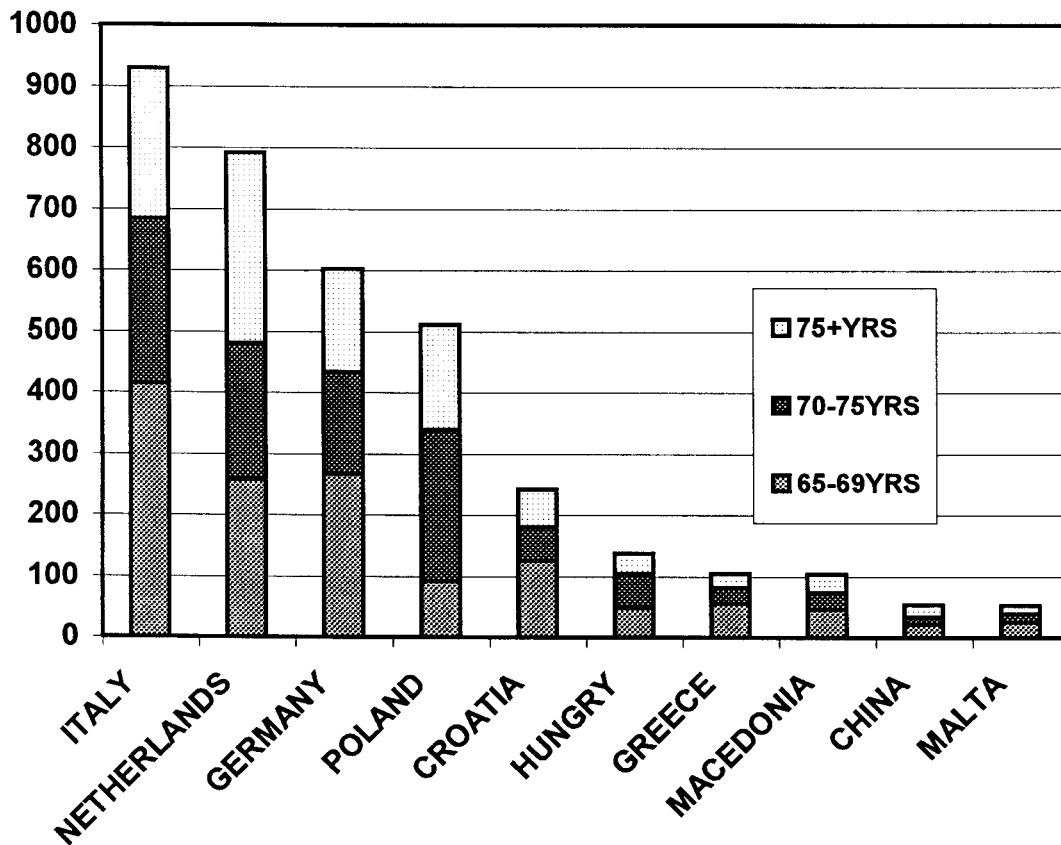

Attachment 1.4

**BARWON- SOUTH WESTERN
REGION
AGE BREAKDOWN OF 65+ BORN IN
NESC'S 1996**

Source: ADEC from ABS Census 1996
(Note: NESC's include "born elsewhere overseas")

Attachment 1.5

BARWON-SOUTH WESTERN REGION - DISTRIBUTION OF 65+ POPULATION BORN IN NESCs 1996

Source: ADEC from ABS Census 1996
 (Note: persons born in NESCs includes persons "born elsewhere overseas")

Attachment 1.6

BARWON-SOUTH WESTERN REGION - TOP 10 COB's OF 65+ POPULATION BORN IN NESCs 1996

Source: ADEC from ABS Census 1996
(Note: persons born in NESCs includes persons "born elsewhere overseas")

Attachment 1.7

BARWON -SOUTH WESTERN REGION - TOP 10 COB OF POPULATION 65+ BORN IN NESCS 1996

NESCS	65-69YRS	70-75YRS	75+YRS	TOTAL
ITALY	415	269	245	929
NETHERLANDS	258	223	311	792
GERMANY	267	167	168	602
POLAND	92	247	172	511
CROATIA	126	54	62	242
HUNGRY	48	57	32	137
GREECE	55	27	23	105
MACEDONIA	46	27	31	104
CHINA	22	12	19	53
MALTA	25	14	13	52