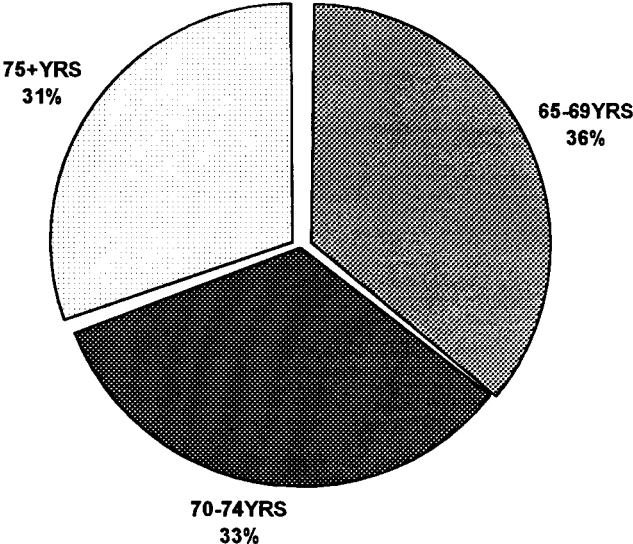

Attachment 1.4

**BARWON- SOUTH WESTERN
REGION
AGE BREAKDOWN OF 65+ BORN IN
NESC'S 1996**

Source: ADEC from ABS Census 1996
(Note: NESC's include "born elsewhere overseas")