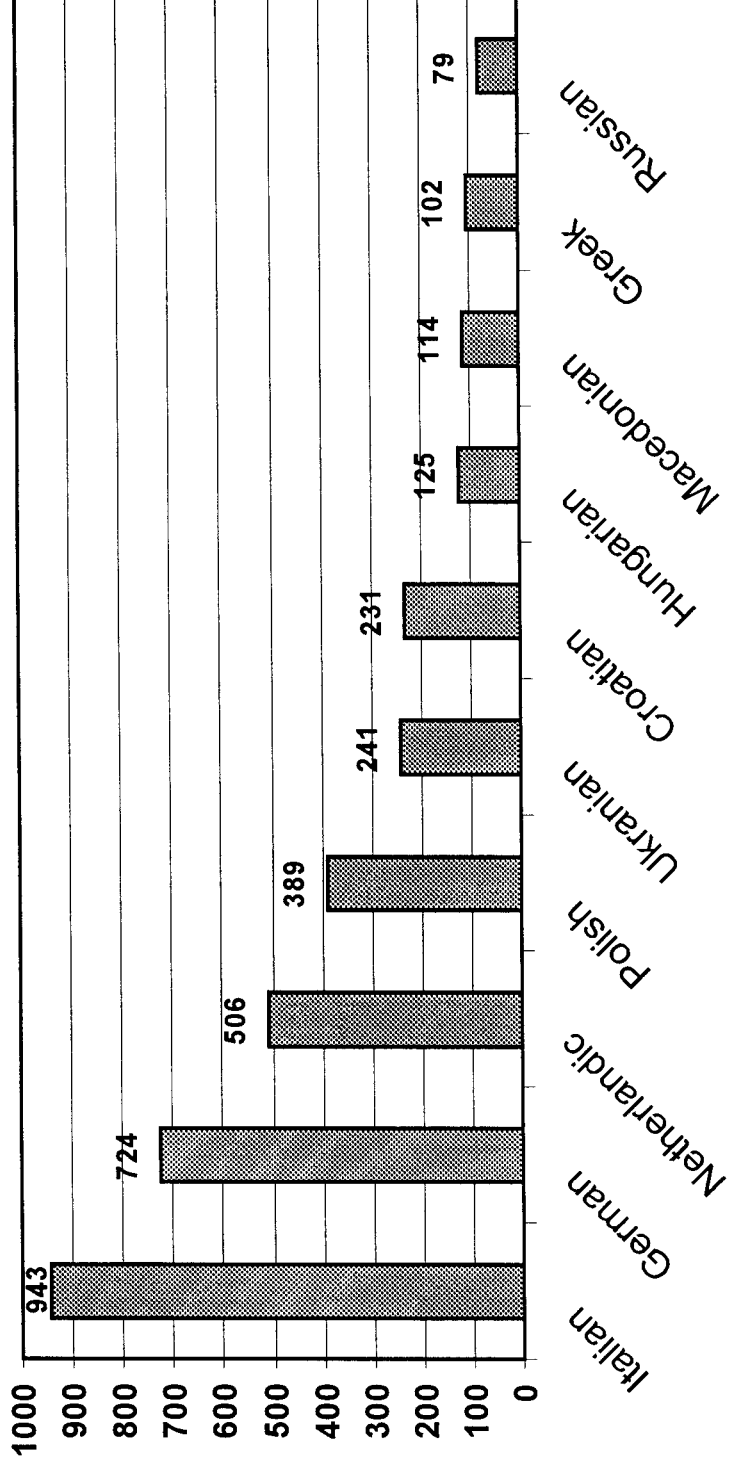

Attachment 1.8

BARWON-SOUTH WESTERN REGION - TOP 10 LANGUAGES
(OTHER THAN ENGLISH) FOR 65+ POPULATION 1996

Source: ADEC from ABS Census