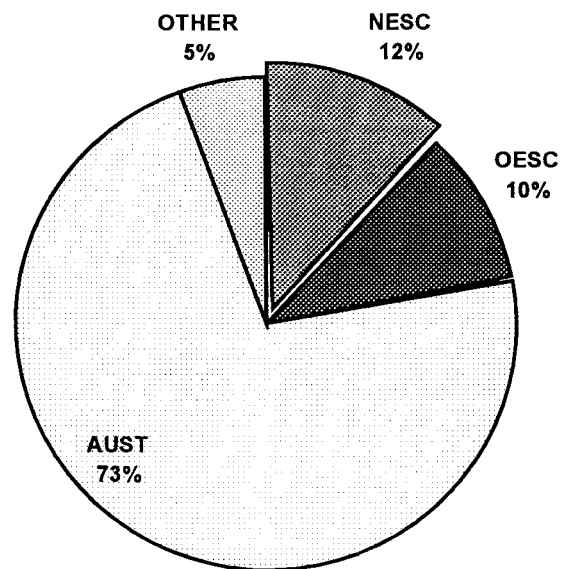

YEARS	1996	2001	2006	2011	2016	2021
65-69 YRS	14,563	13,842	14,792	16,995	21,673	23,064
70-74 YRS	13,272	13,258	12,670	13,609	15,700	20,030
75-79 YRS	9,105	11,076	11,117	10,700	11,568	13,443
80-84 YRS	6,210	6,765	8,292	8,382	8,158	8,913
85-89 YRS	2,984	3,811	4,238	5,259	5,374	5,324
90+ YRS	1,282	1,697	2,226	2,634	3,288	3,588
TOT. 65+	47,416	50,449	53,335	57,579	65,761	74,362

BARWON -SOUTH WESTERN REGION - 65+ POPULATION AS PERCENTAGE OF TOTAL PROJECTED POPULATION 1996-2021

Source: ADEC from *Victoria In Future Data*, Department. of Infrastructure 1996

Attachment 1.3

BARWON-SOUTH WESTERN REGION COB OF 65+ POPULATION 1996