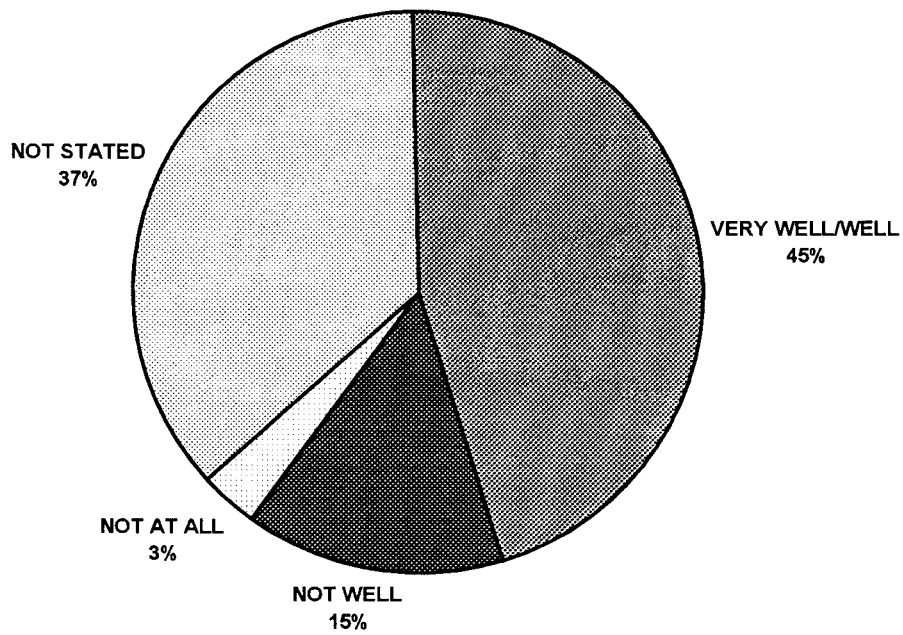

Source: ADEC from ABS Census 1996
(Note: NESCS include "born elsewhere overseas")

Attachment 1.8

BARWON-SOUTH WESTERN REGION - TOP 10 LANGUAGES
(OTHER THAN ENGLISH) FOR 65+ POPULATION 1996

Source: ADEC from ABS Census

Attachment 1.9

BARWON-SOUTH WESTERN REGION PROFICIENCY WITH ENGLISH PERSONS 65+ YRS WHO SPEAK LOTE AT HOME 1996

Proficiency	65+ population
Very well/well	3,157
Not well	1,038
Not at all	212
Not stated	2,569
Total	6,976