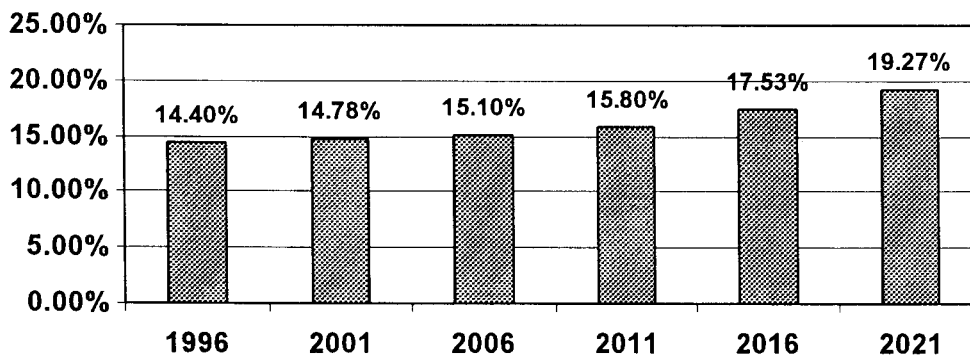

BARWON -SOUTH WESTERN REGION - 65+ POPULATION AS PERCENTAGE OF TOTAL PROJECTED POPULATION 1996-2021

Source: ADEC from *Victoria In Future Data*, Department. of Infrastructure 1996